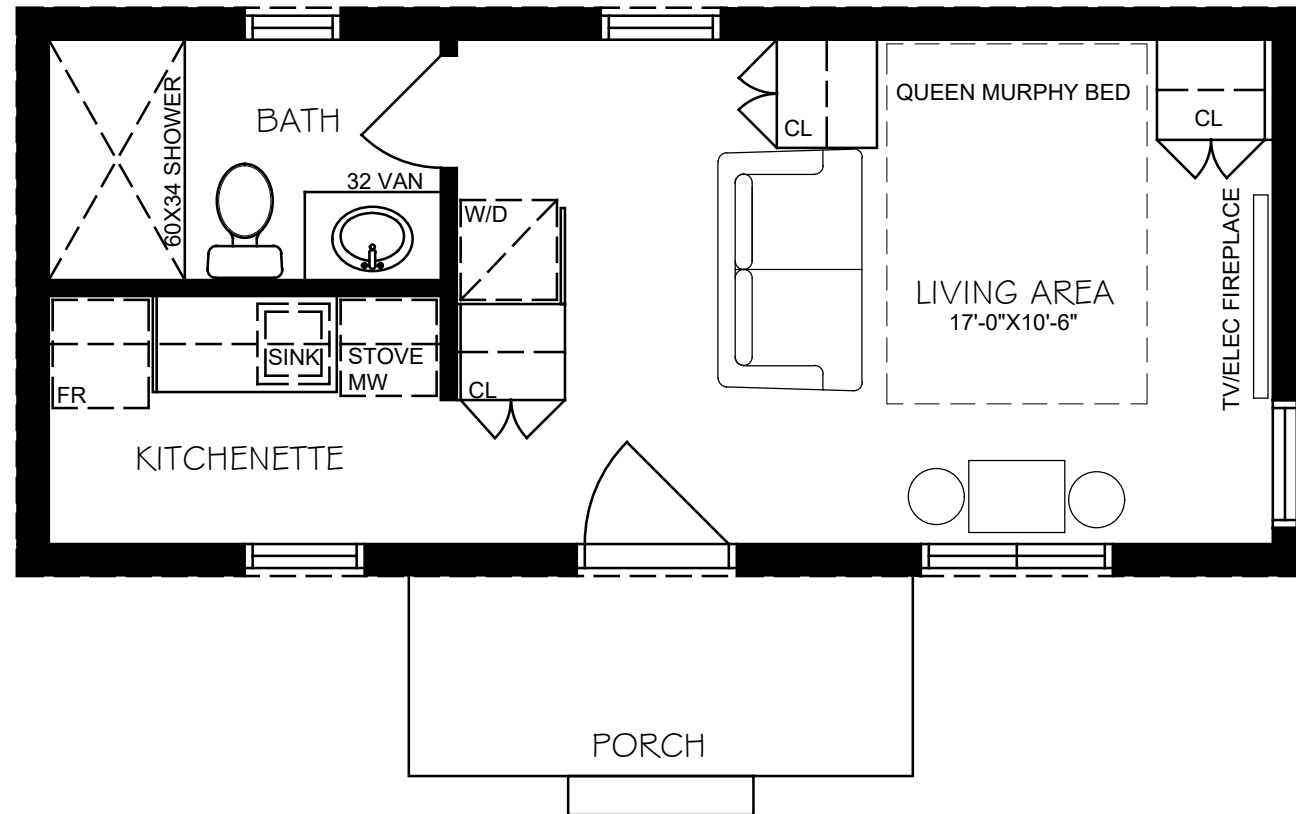

BRAUER POD UNITS
 POD B - 318SF(29.5M2)

FRONT

SIDE

SIDE

BRAUER HOMES
 414 COUNTY ROAD 28
 BELLEVILLE, ON

ALL PLANS PROPERTY OF BRAUER HOMES

All illustrations are artist's concept. Materials, specifications, floor plans, terms and conditions are subject to change without notice. All floor plans are approximate dimensions. Actual usable floor space may vary from stated floor area. Models may be built as mirror image. E. & O.E.