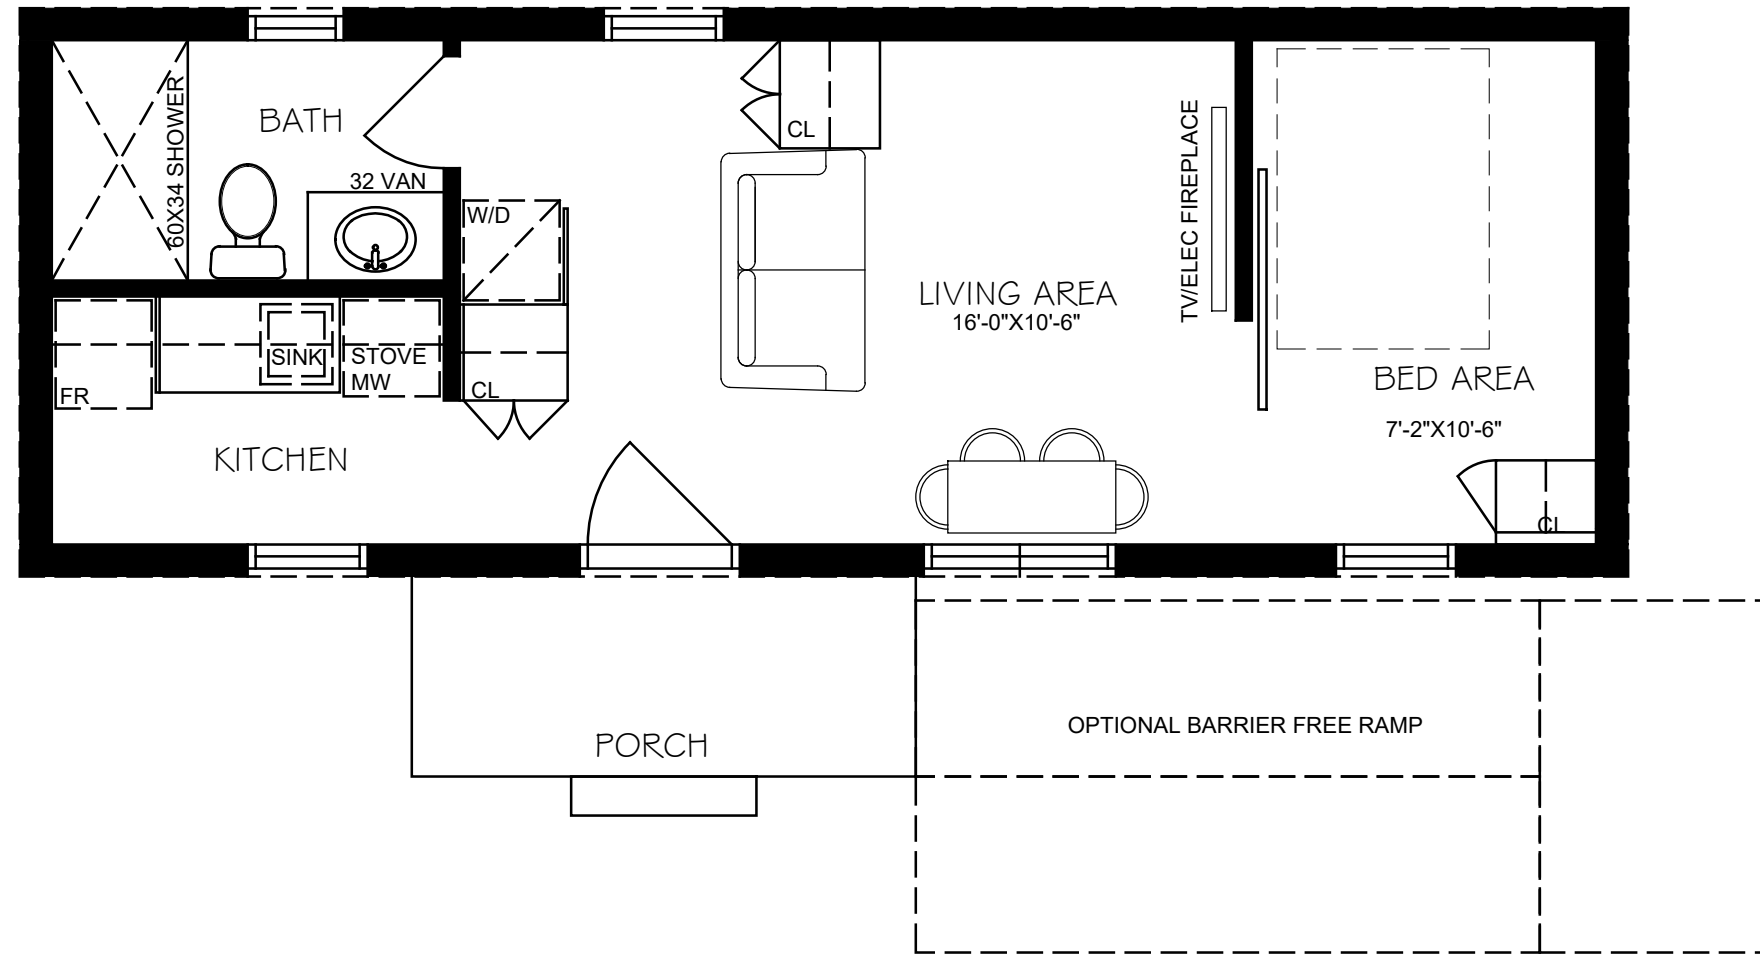

BRAUER POD UNITS  
 POD C - 395SF(36.7M2)

FRONT

SIDES

BRAUER HOMES  
 414 COUNTY ROAD 28  
 BELLEVILLE, ON  
 ALL PLANS PROPERTY OF BRAUER HOMES

All illustrations are artist's concept. Materials, specifications, floor plans, terms and conditions are subject to change without notice. All floor plans are approximate dimensions. Actual usable floor space may vary from stated floor area. Models may be built as mirror image. E. & O.E.